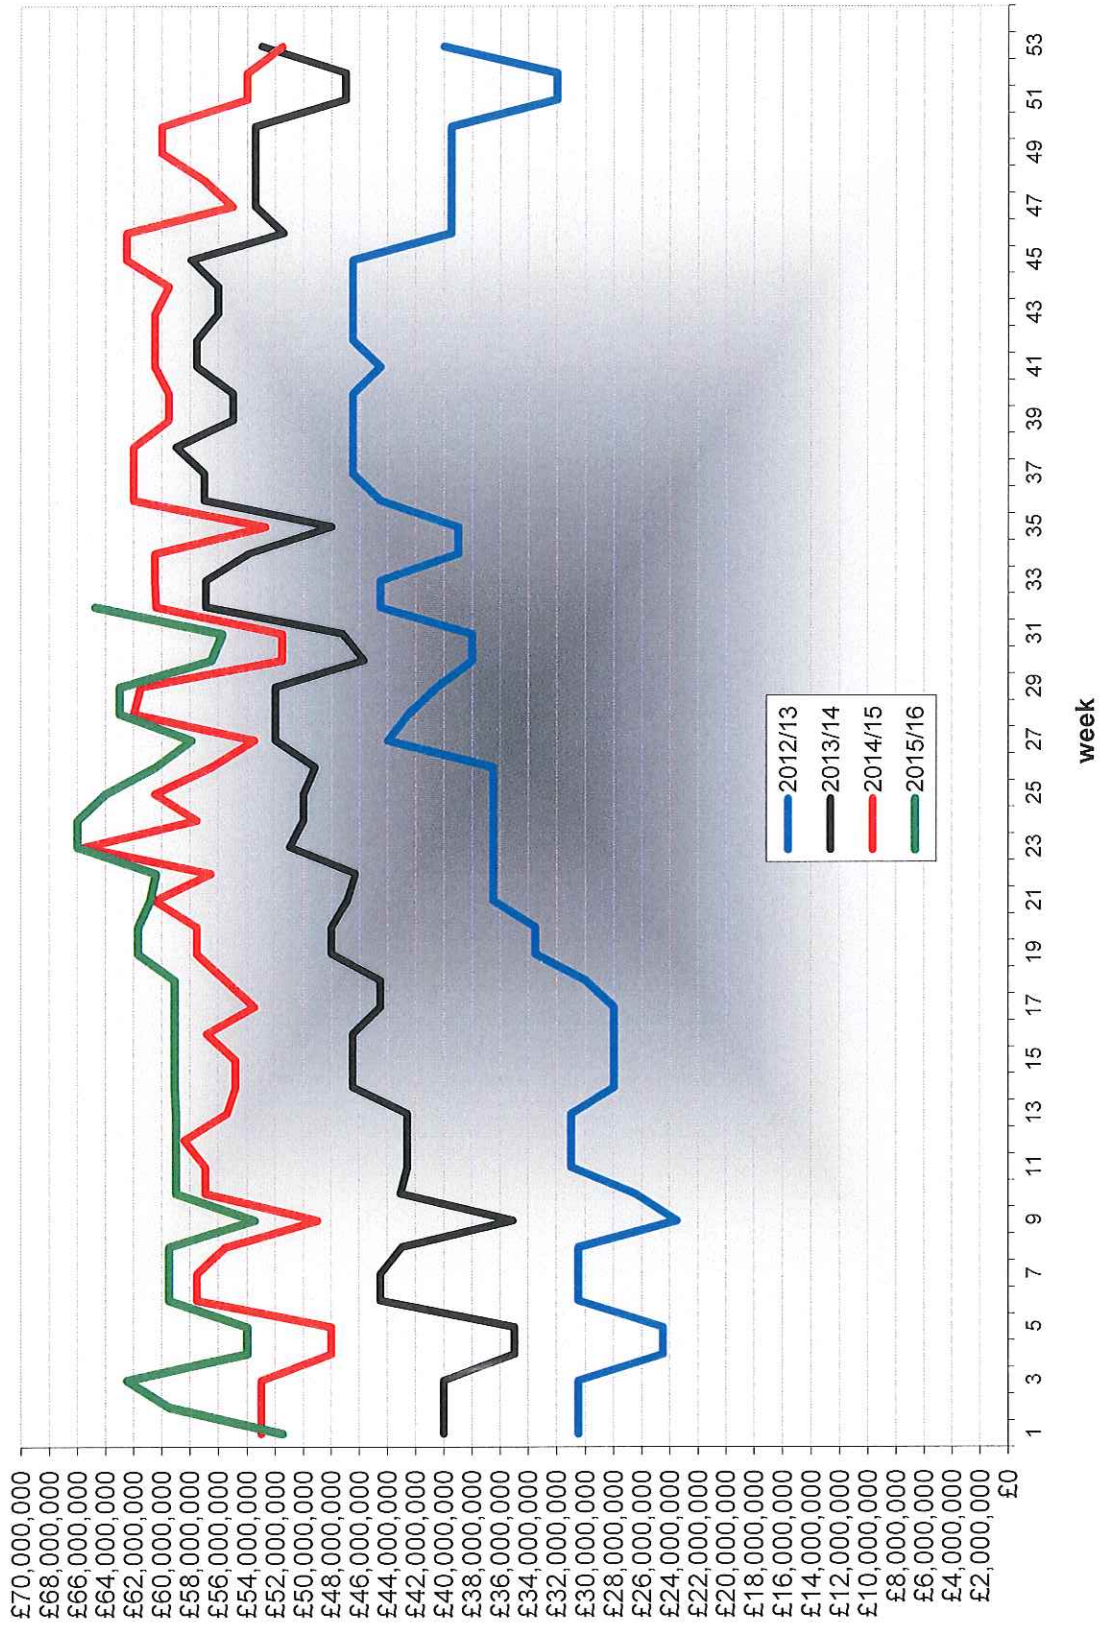

Waverley Borough Council External Investments Outstanding  
 excl HSBC savings - by week